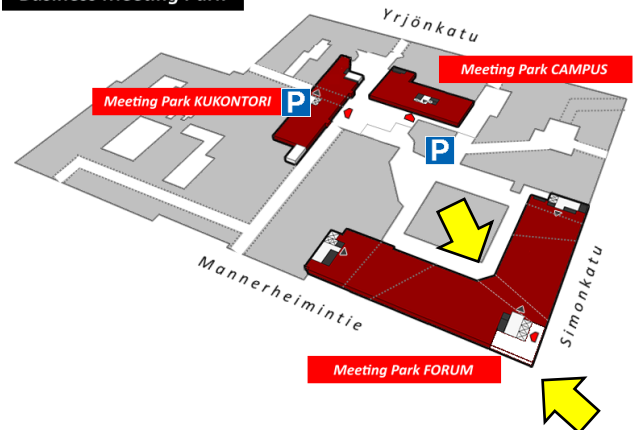

Meeting Park FORUM

Mannerheimintie 20 B
 6th floor
 FI-00100 HELSINKI, FINLAND
 +358 (0) 10 5011 501

BY FOOT:

From the street:

Enter Forum shopping centre from the “glass corner” on the corner of the Mannerheimintie and Simonkatu streets. Elevators are just in front of *Robert’s Coffee*.

From the Forum shopping centre:

On the 3rd floor, go to the corridor below “*Mehiläinen*” neon sign. Take the double elevators behind the glass door in the far end of the corridor.

Take the elevator to the 6th floor. The doorbell can be found next to the door. Reception will open the door and welcome you.

Business Meeting Park

BY CAR / CAR PARKING: EuroPark CityForum

Enter by car from **Simonkatu** -street, opposite to the Forum shopping center or/and from **Ruoholahdenkatu** -street.

On the parking garage, go by foot to the Forum shopping center's exit corridor, next to the 'info desk' (on the upper level). Take the elevators in the end of the corridor, and go to the 3rd floor.

Enter on the shopping centre. Go to the corridor on the far end left, below the "Mehiläinen" neon sign. Go to the elevators behind the glass door in the end of the corridor, and go to the 6th floor.

The doorbell can be found on the left side of the door. Reception will open the door.