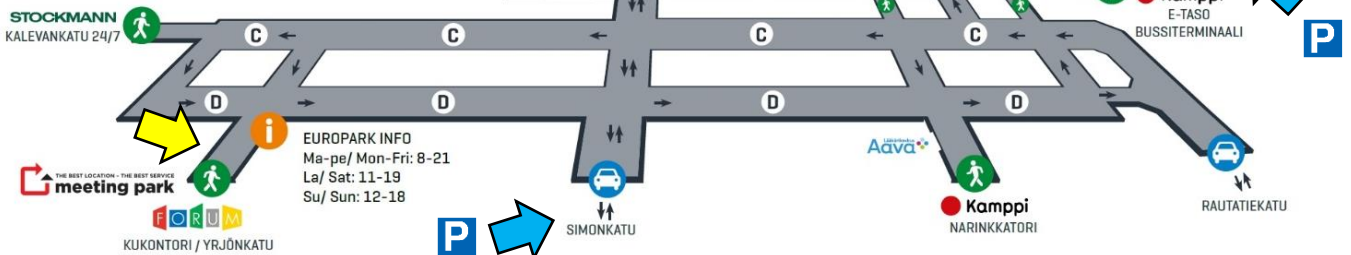

BY CAR / CAR PARKING: EuroPark CityForum

Enter by car from **Simonkatu** -street, opposite to the Forum shopping center or/and from **Ruoholahdenkatu** -street.

On the parking garage, go by foot to the Forum shopping center's exit corridor, next to the 'info desk' (on the upper level). Take the elevators in the end of the corridor, and go to the 3rd floor.

Enter on the shopping centre. Go to the corridor on the far end left, below the "Mehiläinen" neon sign. Go to the elevators behind the glass door in the end of the corridor, and go to the 6th floor.

The doorbell can be found on the left side of the door. Reception will open the door.

From Meeting Park's reception, you can ask a -20% discount voucher for the parking garage. Upon leaving the parking garage, first insert the normal parking tag to the payment machine, after which you will see the normal amount. Insert the discount ticket, when the amount is reduced by 20 %. The remaining amount has to be paid as normal.

YLÄTASO / UPPER LEVEL